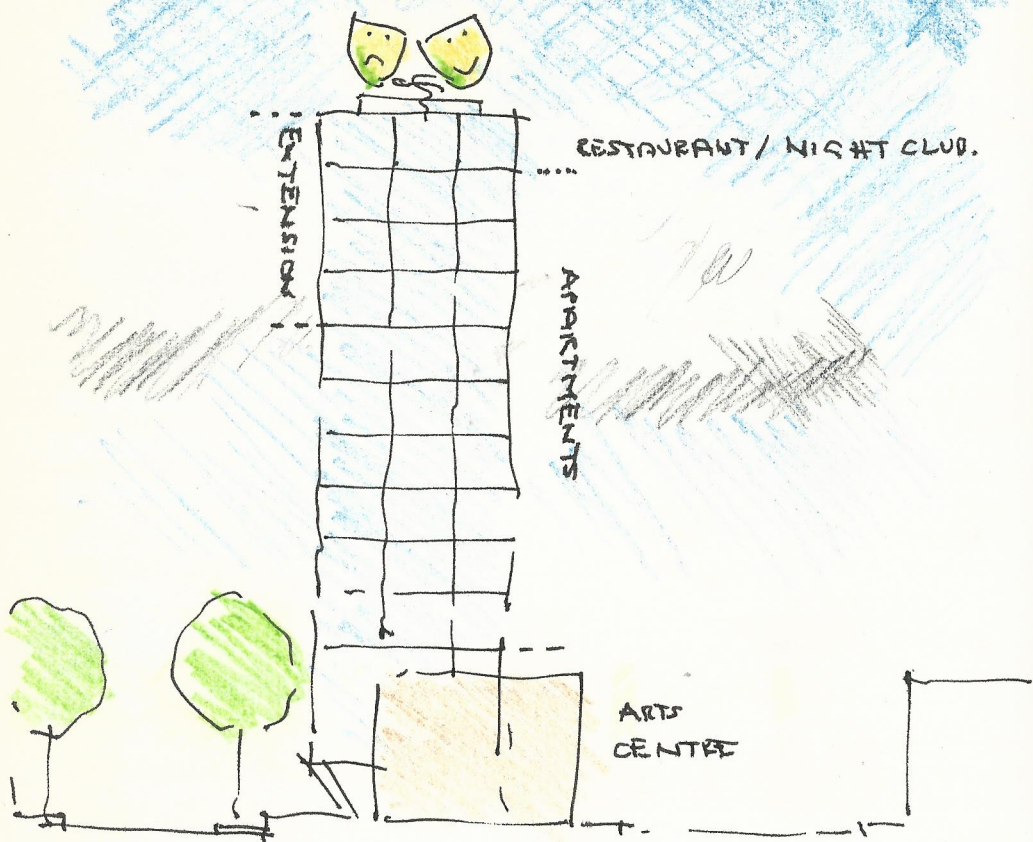

17 JULIE 2016

BRENTFORD ARTS CENTRE TOWER

FROM THE NORTH

DRF

FROM THE N4!

FROM THE THEATRE SQ, SOUTH

BRENTFORD